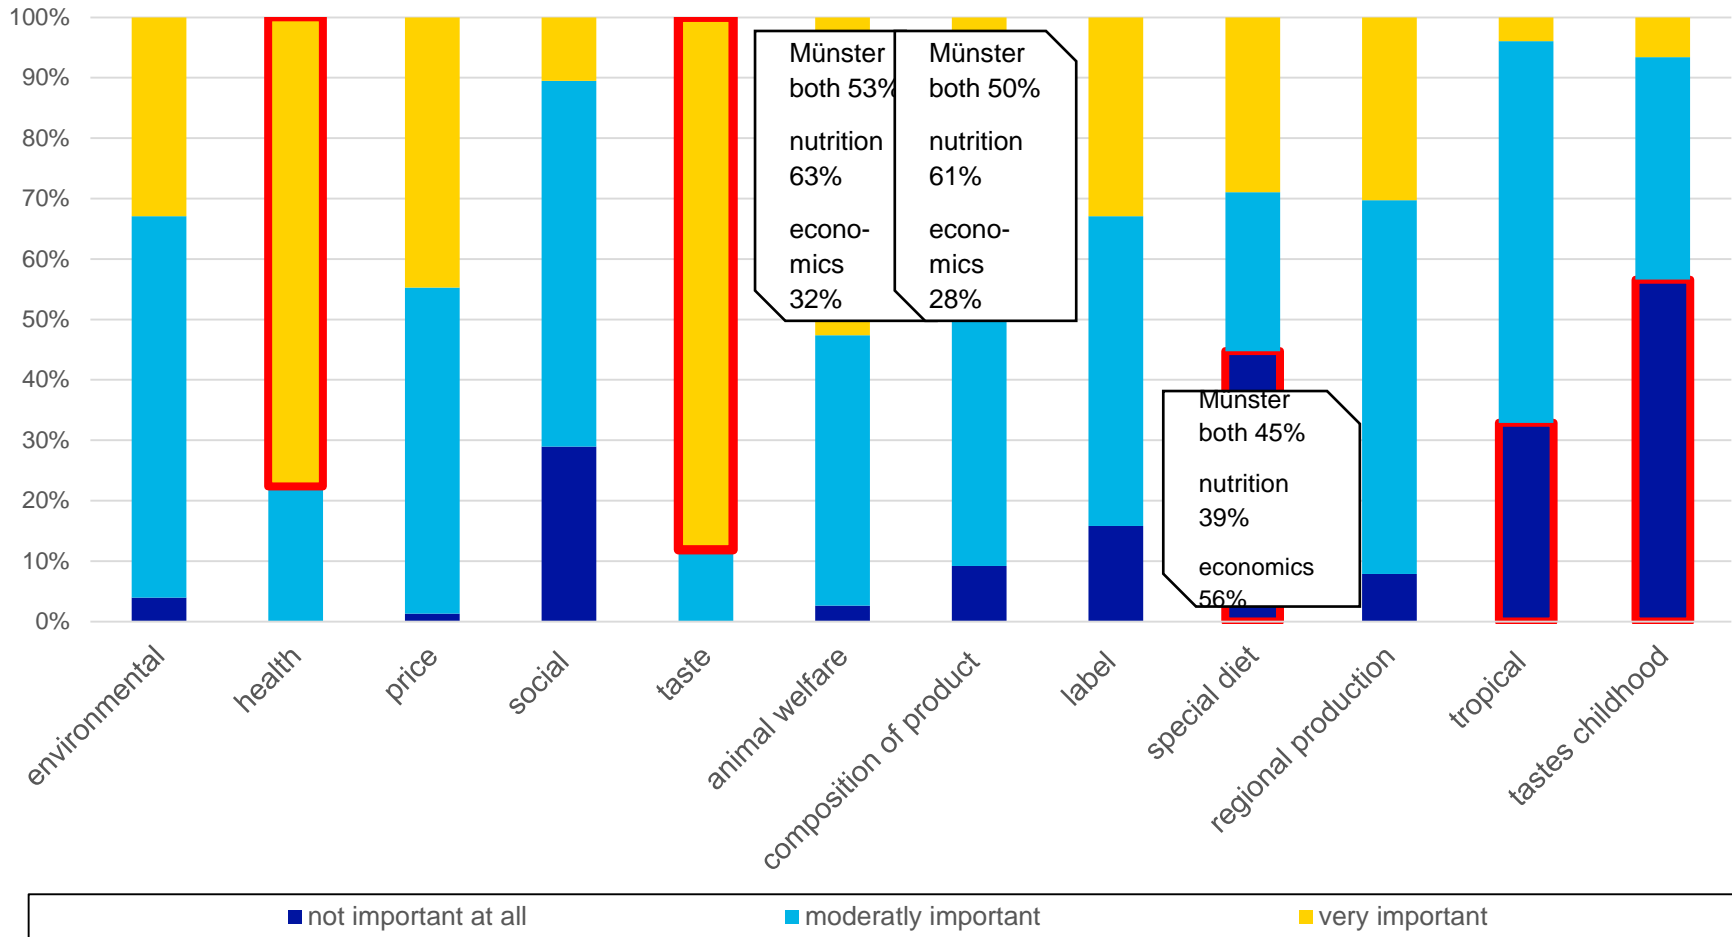

present attitude

Q1 How important are the motives of your buying / consuming decisions? *Cohort Münster both (n=76)*